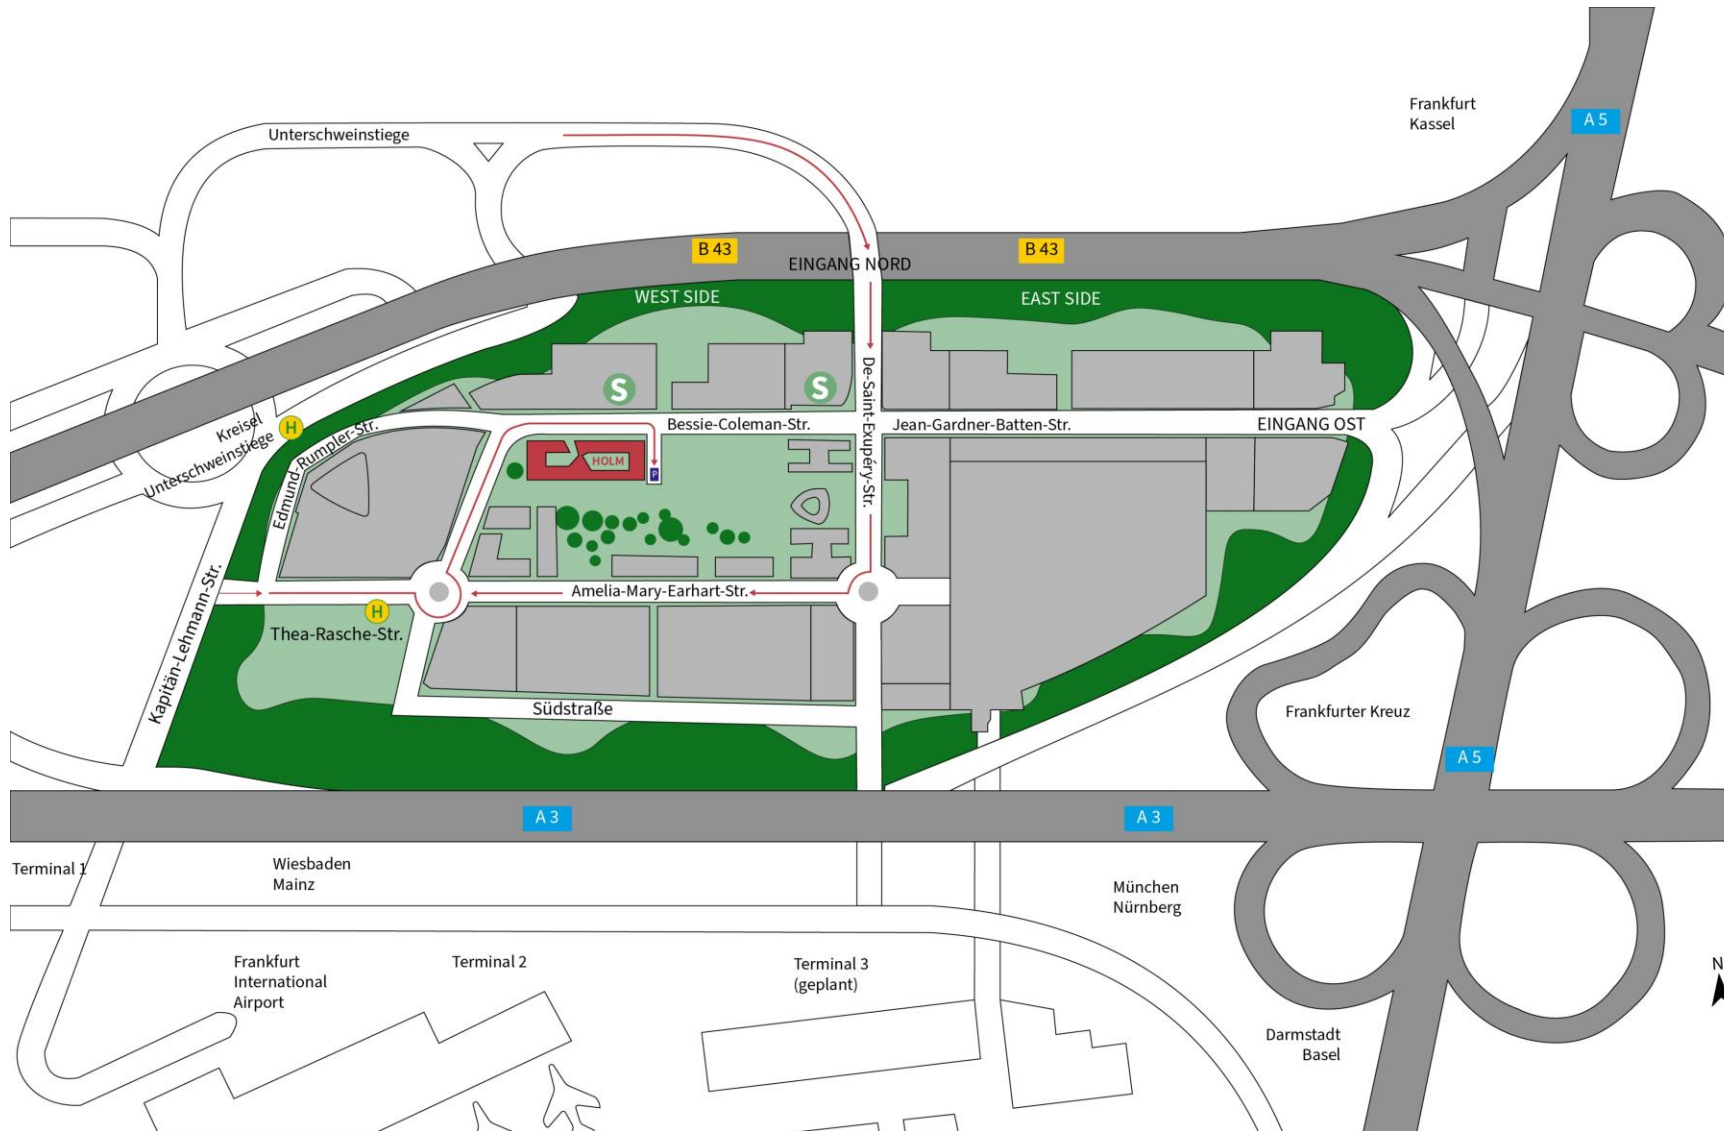

DIRECTIONS SKETCH